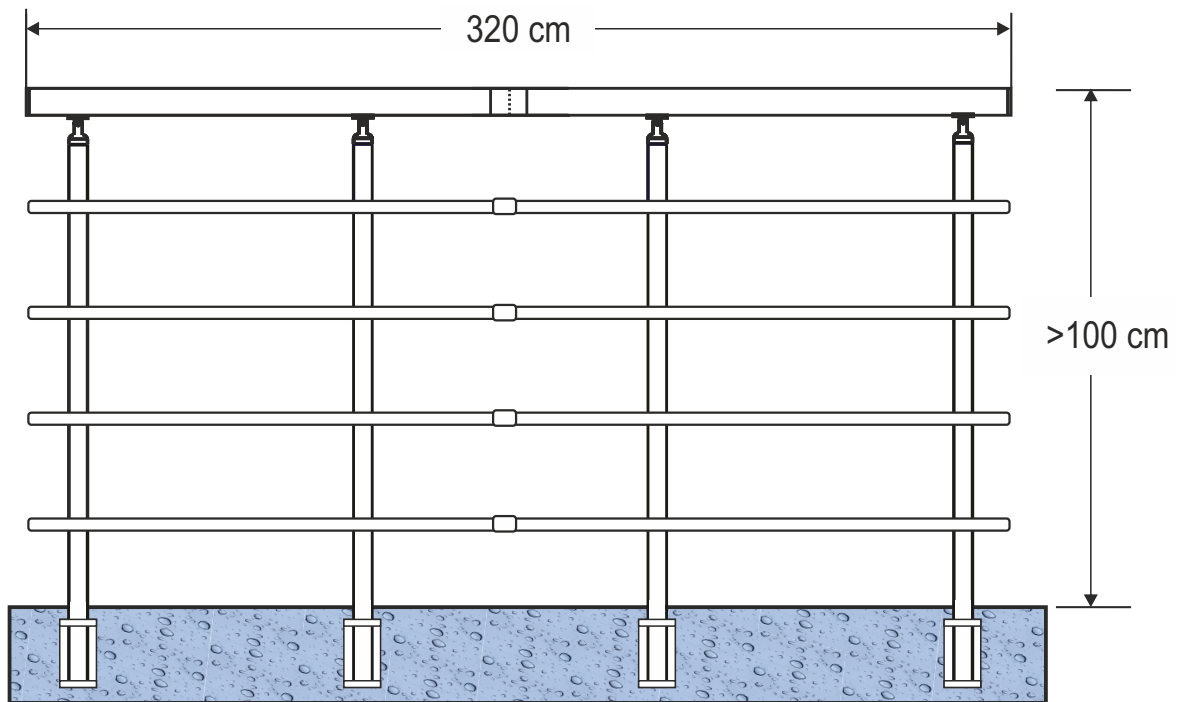

A

B

**GOMERA / TAMBORA / ETNA
GARDE-CORPS ALUMINIUM 320 cm**

01	AA110040040	02	AA110012007	03	AA050040070	04	AA070070066
	1100xØ40mm =4		1100x12x7mm =8		50x40x70mm =4		Ø70x66mm =4
05	AA074074010	06	AA160040040	07	AA034034082	08	AA040040014
	Ø74xØ46x10mm =4		Ø40x1600mm =2		Ø34,6x82mm =1		Ø40x14mm =2
09	AA045045025	10	AA016016160	11	AA020020050	12	OG020020131
	Ø45x25mm =1		Ø16x1600mm =8		Ø20x50mm =4		Ø20x131mm =4
13	AA006006060	14	AA016016012	15	AA040040020	16	AA055076110
	Ø6x60mm =4		Ø16x12mm =8		Ø40x20mm =2		55x76x110mm =4
17	OG004004018	18	OG004004045	19	OG005005050 PA008008035	20	PR040099023
	Ø3,9x19mm =32+1		Ø4,2x45mm =16+1		Ø5x50mm =20+1 Ø8x35mm =20+1		40x99x23mm =1