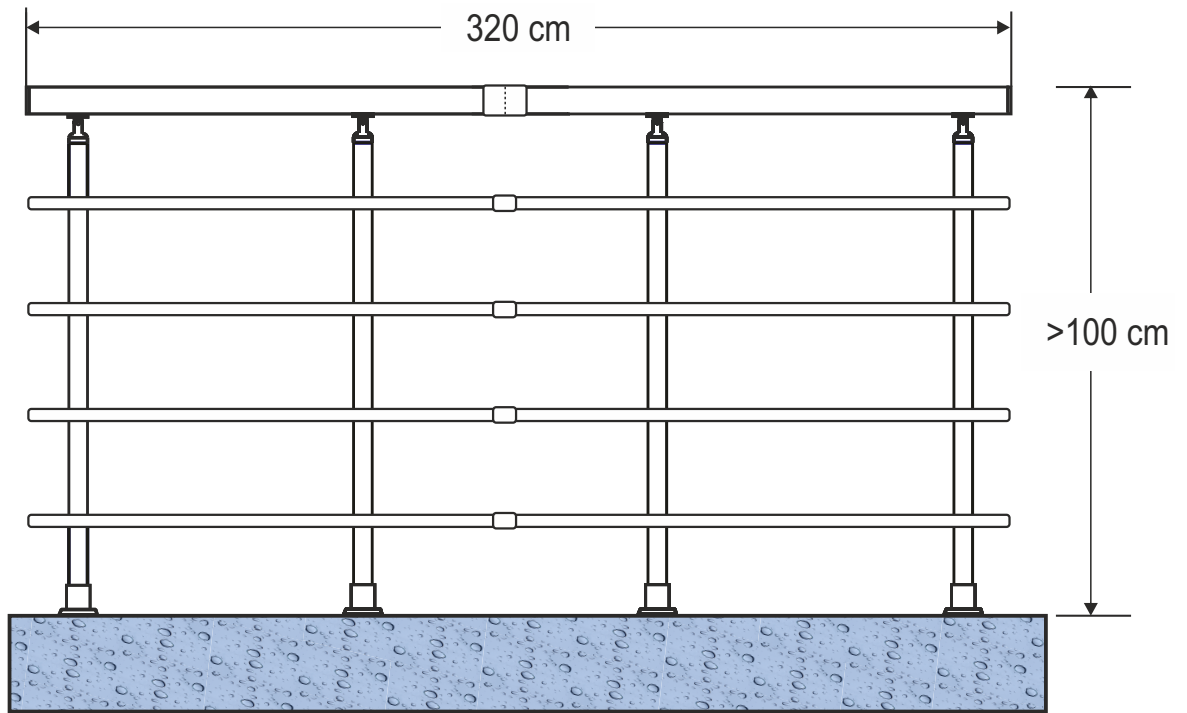

A

B

**GOMERA / TAMBORA / ETNA
GARDE-CORPS ALUMINIUM 320 cm**

01	AA110040040	02	AA110012007	03	AA050040070	04	AA070070066
	1100xØ40mm =4		1100x12x7mm =8		50x40x70mm =4		Ø70x66mm =4
05	AA074074010	06	AA160040040	07	AA034034082	08	AA040040014
	Ø74xØ46x10mm =4		Ø40x1600mm =2		Ø34,6x82mm =1		Ø40x14mm =2
09	AA045045025	10	AA016016160	11	AA020020050	12	OG020020131
	Ø45x25mm =1		Ø16x1600mm =8		Ø20x50mm =4		Ø20x131mm =4
13	AA006006060	14	AA016016012	15	AA040040020	16	AA055076110
	Ø6x60mm =4		Ø16x12mm =8		Ø40x20mm =2		55x76x110mm =4
17	OG004004018	18	OG004004045	19	OG005005050 PA008008035	20	PR040099023
	Ø3,9x19mm =32+1		Ø4,2x45mm =16+1		Ø5x50mm =20+1 Ø8x35mm =20+1		40x99x23mm =1